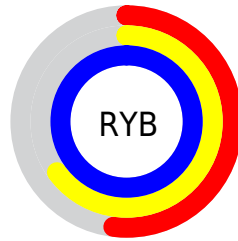

## Conversions Part 2

Format	Color
R <sub>Y</sub> B	133, 167, 254
Decimal	8762878
CIE Lab	73.00, 3.35, -41.04
CIE LCh	73, 41.172, 274.665
Yxy	45.1644, 0.2327, 0.2385
Android (android.graphics.Color)	4286952958 (0xFF85B5FE)
YUV	174.9700, 38.9618, -36.8077
Hunter-Lab	67.2044, -0.5776, -41.2861

# Details

The CIELCh color **73, 41.172, 274.665** is a light color, and the websafe version is hex **99CCFF**. A complement of this color would be **85, 43.318, 79.264**, and the grayscale version is **71, 0.009, 296.813**.

A 20% lighter version of the original color is **91, 17.317, 231.388**, and **53, 41.445, 274.982** is the 20% darker color. If you saturate the color by 10%, you get **68, 50.007, 277.556**, and if you desaturate by 10%, it is **78, 32.422, 272.185**.

# Distribution

- Red (52%)
- Green (71%)
- Blue (100%)

- Red (52%)
- Yellow (65%)
- Blue (100%)

- Cyan (48%)
- Magenta (29%)
- Yellow (0%)
- Black (0%)

- Cyan (48%)
- Magenta (29%)
- Yellow (0%)