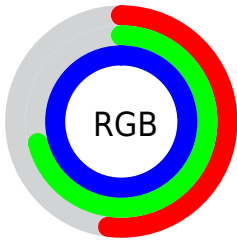

Distribution

- Red (52%)
- Green (71%)
- Blue (100%)