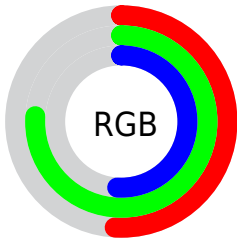

Distribution

- Red (51%)
- Green (76%)
- Blue (51%)