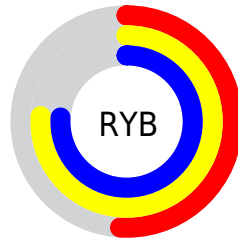

- Red (51%)
- Yellow (76%)
- Blue (76%)