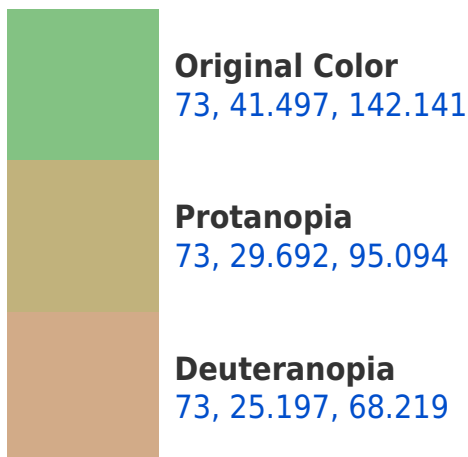

# Black Background

This preview shows how the CIELCh color 73, 41.497, 142.141 looks on a black background.

## Background

This preview shows how black text looks on a background with the CIELCh color 73, 41.497, 142.141.

This preview shows how white text looks on a background with the CIELCh color 73, 41.497, 142.141.

## Dichromacy

**Tritanopia**  
73, 15.794, 227.410

# Trichromacy

**Original Color**  
73, 41.497, 142.141

**Protanomaly**  
73, 30.905, 117.069

**Deuteranomaly**  
72, 24.222, 105.846

**Tritanomaly**  
73, 19.470, 174.828