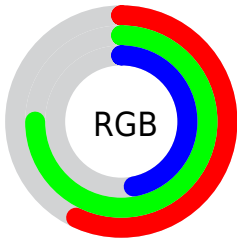

Distribution

Red (57%)

Green (75%)

Blue (47%)