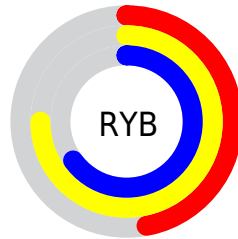

# Details

The CIELCh color **73, 42.554, 132.448** is a light color, and the websafe version is hex **99CC99**. A complement of this color would be **58, 44.005, 315.829**, and the grayscale version is **70, 0.009, 296.813**.

A 20% lighter version of the original color is **93, 42.793, 132.531**, and **53, 42.450, 132.183** is the 20% darker color. If you saturate the color by 10%, you get **72, 53.471, 131.935**, and if you desaturate by 10%, it is **74, 31.308, 132.968**.

# Distribution

Red (57%)

Green (75%)

Blue (47%)

Red (47%)

Yellow (75%)

Blue (65%)

Cyan (24%)