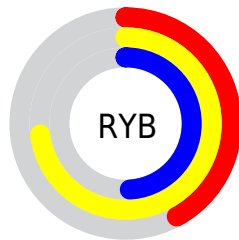

- Red (42%)
- Yellow (73%)
- Blue (49%)