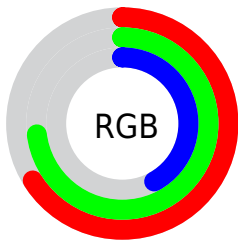

Distribution

- Red (66%)
- Green (73%)
- Blue (42%)