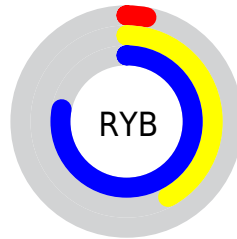

- Red (3%)
- Yellow (42%)
- Blue (78%)