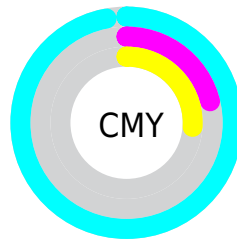

A 20% lighter version of the original color is **92, 42.834, 189.059**, and **54, 34.912, 186.550** is the 20% darker color. If you saturate the color by 10%, you get **73, 44.104, 187.266**, and if you desaturate by 10%, it is **73, 42.674, 188.320**.

# Distribution

- Red (3%)
- Green (78%)
- Blue (74%)

- Red (3%)
- Yellow (42%)
- Blue (78%)

- Cyan (97%)
- Magenta (0%)
- Yellow (6%)
- Black (21%)

- Cyan (97%)
- Magenta (21%)
- Yellow (26%)

# Brightness & Saturation Gradients

These gradients show how the CIELCh color 73, 43.802, 187.541 changes by changing the brightness by 10 percent. The first figure shows a shift by +10% for each color and the second figure -10%.