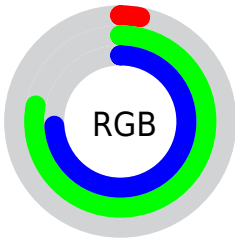

Distribution

- Red (3%)
- Green (78%)
- Blue (74%)