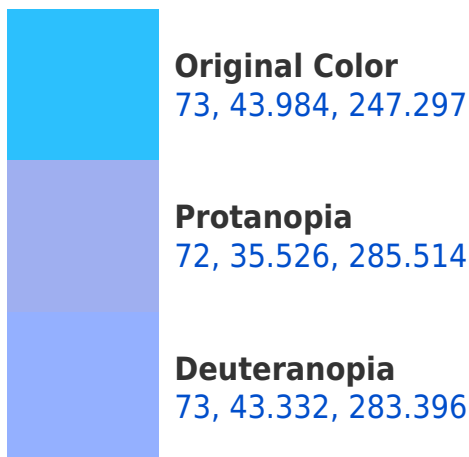

# Black Background

This preview shows how the CIELCh color 73, 43.932, 247.379 looks on a black background.

## **Background**

This preview shows how black text looks on a background with the CIELCh color 73, 43.932, 247.379.

This preview shows how white text looks on a background with the CIELCh color 73, 43.932, 247.379.

## Dichromacy

**Tritanopia**  
73, 39.990, 208.554

# Trichromacy

**Original Color**  
73, 43.984, 247.297

**Protanomaly**  
72, 38.174, 265.695

**Deuteranomaly**  
72, 42.479, 267.104

**Tritanomaly**  
73, 39.631, 222.463