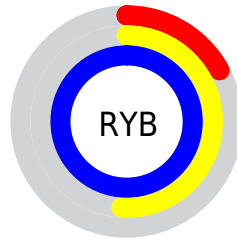

## Conversions Part 2

Format	Color
R <sub>Y</sub> B	44, 131, 253
Decimal	2932989
CIE Lab	73.00, -16.90, -40.55
CIE LCh	73, 43.932, 247.379
Yxy	45.1644, 0.2060, 0.2481
Android (android.graphics.Color)	4281123069 (0xFF2CC0FD)
YUV	154.7020, 48.4609, -97.0857
Hunter-Lab	67.2044, -18.0024, -40.6292

# Details

The CIELCh color **73, 43.932, 247.379** is a light color, and the websafe version is hex **33CCFF**. The color can be described as light washed cyan. A complement of this color would be **63, 79.885, 48.094**, and the grayscale version is **64, 0.008, 296.813**.

A 20% lighter version of the original color is **91, 35.426, 203.190**, and **55, 39.674, 254.608** is the 20% darker color. If you saturate the color by 10%, you get **71, 46.610, 252.004**, and if you desaturate by 10%, it is **76, 40.782, 243.450**.

# Distribution

- Red (17%)
- Green (75%)
- Blue (99%)

- Red (17%)
- Yellow (51%)
- Blue (99%)

- Cyan (82%)
- Magenta (24%)
- Yellow (0%)
- Black (1%)

- Cyan (83%)
- Magenta (25%)
- Yellow (1%)