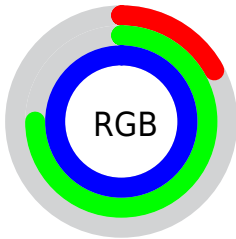

Distribution

- Red (17%)
- Green (75%)
- Blue (99%)