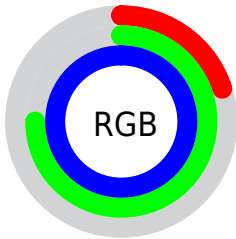

Distribution

- Red (20%)
- Green (75%)
- Blue (100%)