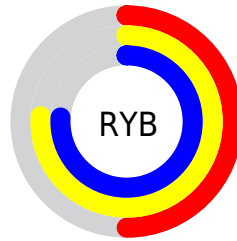

- Red (50%)
- Yellow (76%)
- Blue (76%)