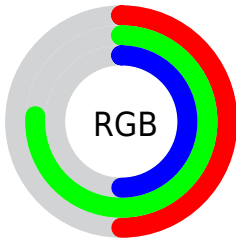

Distribution

- Red (50%)
- Green (76%)
- Blue (50%)