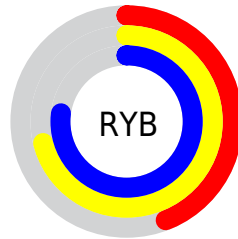

- Red (44%)
- Yellow (71%)
- Blue (77%)