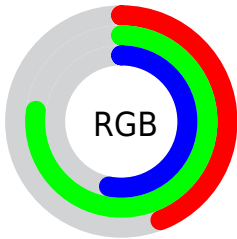

Distribution

- Red (44%)
- Green (77%)
- Blue (53%)