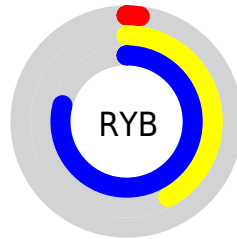

- Red (2%)
- Yellow (42%)
- Blue (79%)