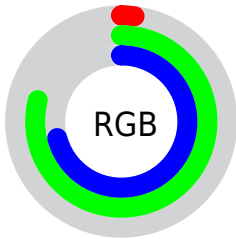

Distribution

- Red (2%)
- Green (79%)
- Blue (71%)