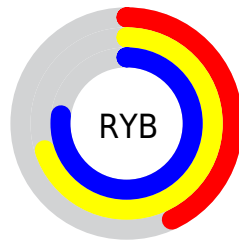

- Red (43%)
- Yellow (70%)
- Blue (77%)