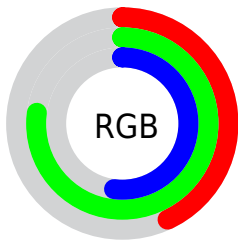

Distribution

- Red (43%)
- Green (77%)
- Blue (52%)