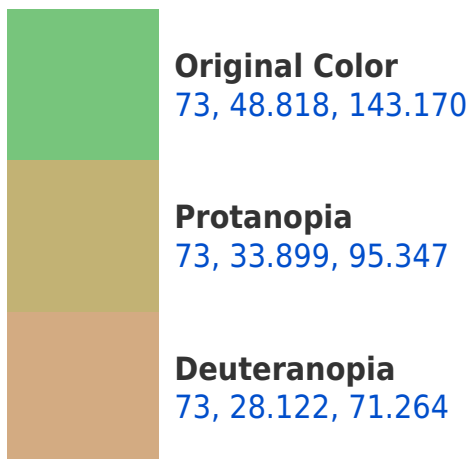

# Black Background

This preview shows how the CIELCh color 73, 48.818, 143.170 looks on a black background.

## **Background**

This preview shows how black text looks on a background with the CIELCh color 73, 48.818, 143.170.

This preview shows how white text looks on a background with the CIELCh color 73, 48.818, 143.170.

## Dichromacy

**Tritanopia**  
73, 18.899, 223.951

# Trichromacy

**Original Color**  
73, 48.818, 143.170

**Protanomaly**  
72, 35.868, 118.634

**Deuteranomaly**  
72, 27.920, 109.941

**Tritanomaly**  
73, 24.016, 174.846