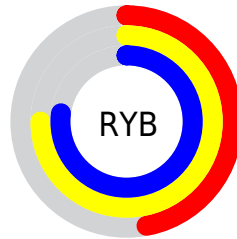

- Red (47%)
- Yellow (75%)
- Blue (77%)