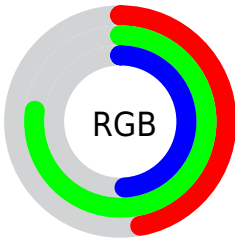

Distribution

- Red (47%)
- Green (77%)
- Blue (49%)