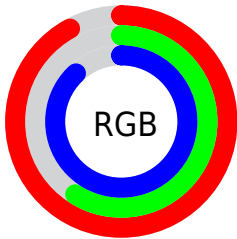

Distribution

- Red (92%)
- Green (59%)
- Blue (88%)