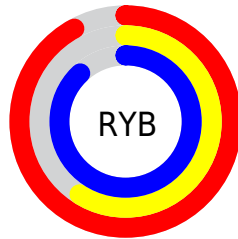

- Red (92%)
- Yellow (59%)
- Blue (88%)