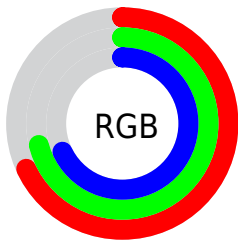

Distribution

- Red (68%)
- Green (71%)
- Blue (68%)