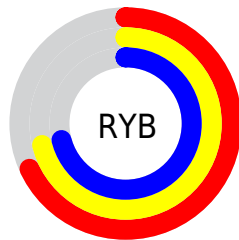

- Red (68%)
- Yellow (71%)
- Blue (71%)