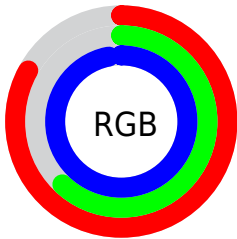

Distribution

- Red (83%)
- Green (62%)
- Blue (97%)