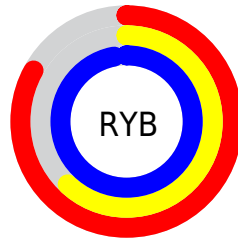

- Red (83%)
- Yellow (62%)
- Blue (97%)