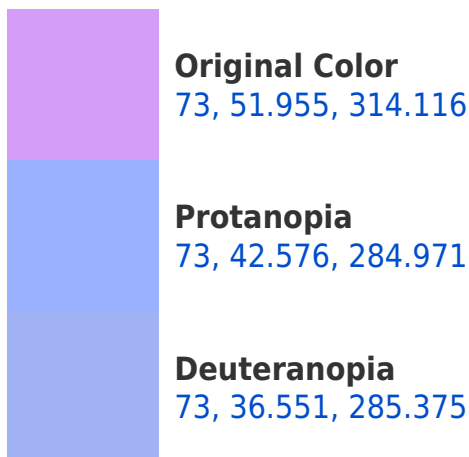

# Black Background

This preview shows how the CIELCh color 73, 51.955, 314.116 looks on a black background.

## Background

This preview shows how black text looks on a background with the CIELCh color 73, 51.955, 314.116.

This preview shows how white text looks on a background with the CIELCh color 73, 51.955, 314.116.

## Dichromacy

**Tritanopia**  
73, 13.647, 349.624

# Trichromacy

**Original Color**  
73, 51.955, 314.116

**Protanomaly**  
73, 44.670, 296.265

**Deuteranomaly**  
73, 40.979, 297.921

**Tritanomaly**  
73, 26.551, 324.832