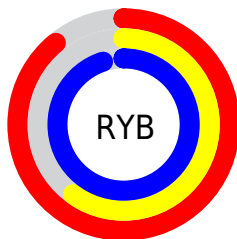

# Details

The CIELCh color `73, 54.508, 321.479` is a light color, and the websafe version is hex `CC99FF`. A complement of this color would be `89, 53.812, 137.636`, and the grayscale version is `75, 0.009, 296.813`.

A 20% lighter version of the original color is `88, 30.096, 325.472`, and `53, 54.839, 321.297` is the 20% darker color. If you saturate the color by 10%, you get `68, 68.616, 321.871`, and if you desaturate by 10%, it is `79, 39.884, 321.040`.

# Distribution

Red (89%)

Green (60%)

Blue (95%)

Red (89%)

Yellow (60%)

Blue (95%)

Cyan (6%)