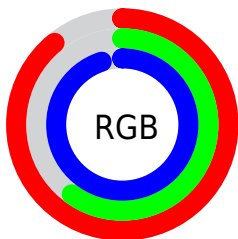

Distribution

Red (89%)

Green (60%)

Blue (95%)