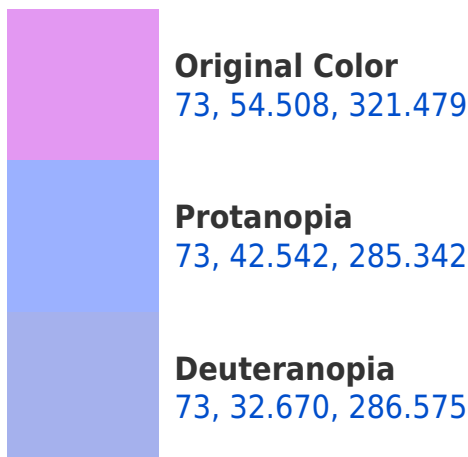

# Black Background

This preview shows how the CIELCh color 73, 54.508, 321.479 looks on a black background.

## Background

This preview shows how black text looks on a background with the CIELCh color 73, 54.508, 321.479.

This preview shows how white text looks on a background with the CIELCh color 73, 54.508, 321.479.

## Dichromacy

**Tritanopia**  
73, 21.492, 2.448

# Trichromacy

**Original Color**  
73, 54.508, 321.479

**Protanomaly**  
73, 44.908, 299.451

**Deuteranomaly**  
73, 39.315, 303.220

**Tritanomaly**  
73, 31.369, 337.487