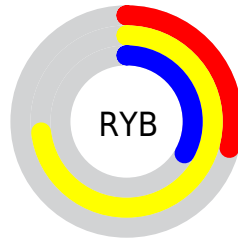

- Red (29%)
- Yellow (73%)
- Blue (33%)