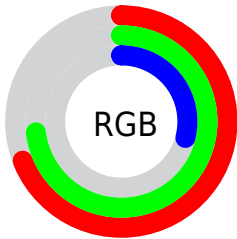

Distribution

- Red (69%)
- Green (73%)
- Blue (29%)