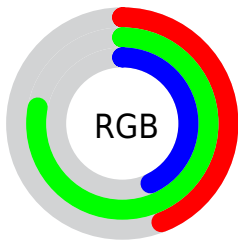

Distribution

- Red (44%)
- Green (78%)
- Blue (43%)