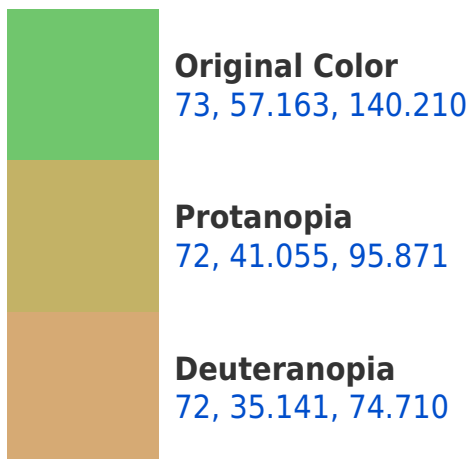

# Black Background

This preview shows how the CIELCh color 73, 57.163, 140.210 looks on a black background.

## Background

This preview shows how black text looks on a background with the CIELCh color 73, 57.163, 140.210.

This preview shows how white text looks on a background with the CIELCh color 73, 57.163, 140.210.

## Dichromacy

**Tritanopia**  
73, 19.932, 222.440

# Trichromacy

**Original Color**  
73, 57.163, 140.210

**Protanomaly**  
72, 42.993, 117.246

**Deuteranomaly**  
72, 35.199, 108.729

**Tritanomaly**  
73, 27.096, 169.801