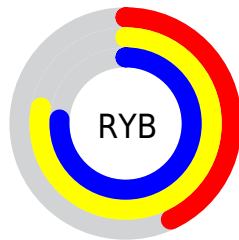

- Red (43%)
- Yellow (78%)
- Blue (76%)