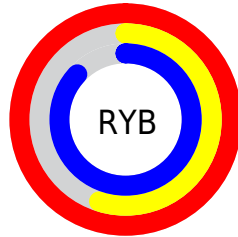

- Red (100%)
- Yellow (55%)
- Blue (87%)