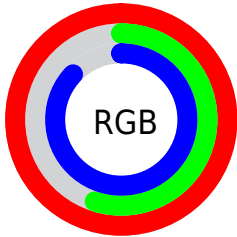

Distribution

- Red (100%)
- Green (55%)
- Blue (87%)