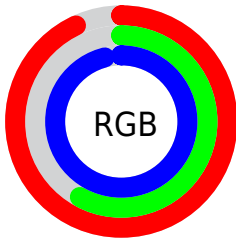

Distribution

- Red (93%)
- Green (58%)
- Blue (96%)