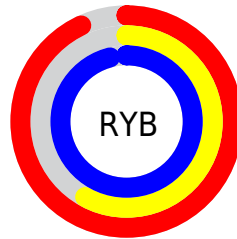

- Red (93%)
- Yellow (58%)
- Blue (96%)