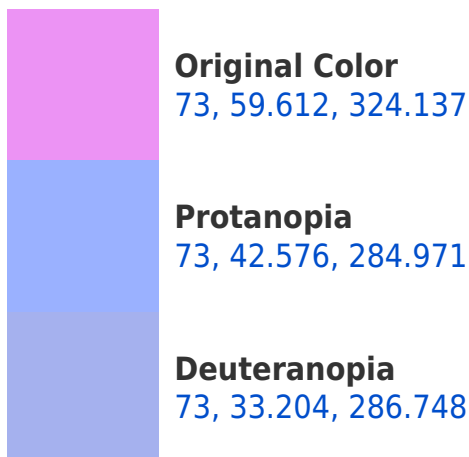

# Black Background

This preview shows how the CIELCh color 73, 59.612, 324.137 looks on a black background.

## Background

This preview shows how black text looks on a background with the CIELCh color 73, 59.612, 324.137.

This preview shows how white text looks on a background with the CIELCh color 73, 59.612, 324.137.

## Dichromacy

**Tritanopia**  
73, 25.991, 7.575

# Trichromacy

**Original Color**  
73, 59.612, 324.137

**Protanomaly**  
73, 46.746, 301.303

**Deuteranomaly**  
73, 41.247, 305.193

**Tritanomaly**  
73, 34.938, 342.537