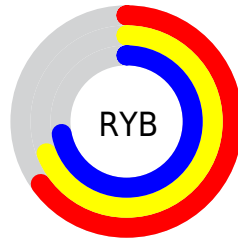

- Red (65%)
- Yellow (69%)
- Blue (72%)