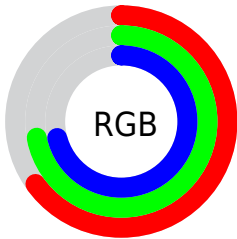

Distribution

- Red (65%)
- Green (72%)
- Blue (71%)