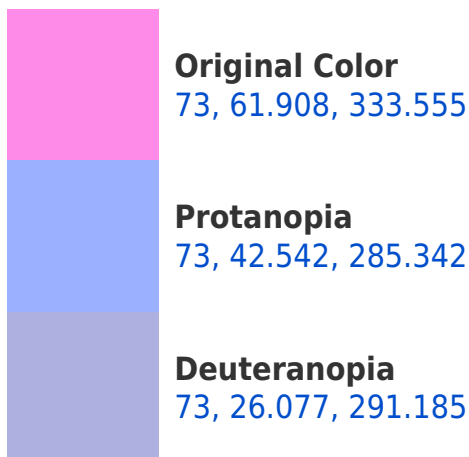

# Black Background

This preview shows how the CIELCh color 73, 61.908, 333.555 looks on a black background.

## Background

This preview shows how black text looks on a background with the CIELCh color 73, 61.908, 333.555.

This preview shows how white text looks on a background with the CIELCh color 73, 61.908, 333.555.

## Dichromacy

**Tritanopia**  
73, 37.219, 14.095

# Trichromacy

**Original Color**  
73, 61.908, 333.555

**Protanomaly**  
72, 46.260, 305.403

**Deuteranomaly**  
72, 37.665, 315.050

**Tritanomaly**  
73, 43.079, 354.302