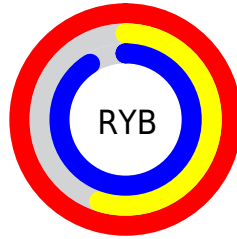

- Red (100%)
- Yellow (55%)
- Blue (91%)