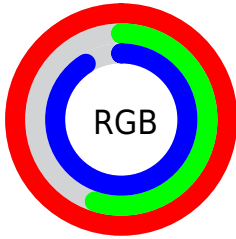

Distribution

- Red (100%)
- Green (55%)
- Blue (91%)