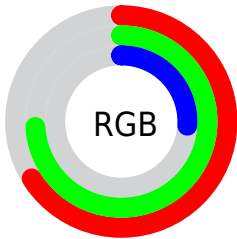

Distribution

- Red (66%)
- Green (74%)
- Blue (26%)