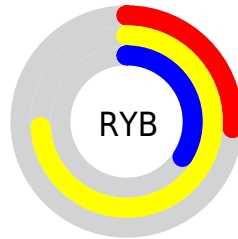

- Red (26%)
- Yellow (74%)
- Blue (34%)