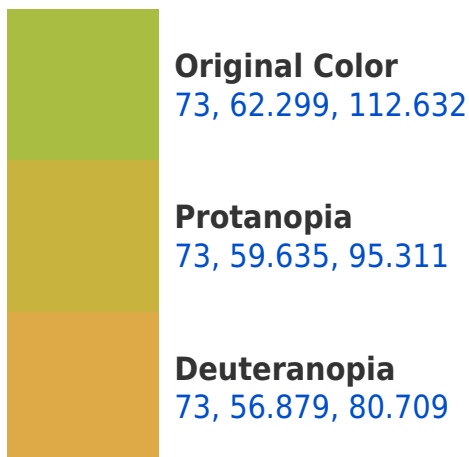

# Black Background

This preview shows how the CIELCh color 73, 62.299, 112.632 looks on a black background.

## **Background**

This preview shows how black text looks on a background with the CIELCh color 73, 62.299, 112.632.

This preview shows how white text looks on a background with the CIELCh color 73, 62.299, 112.632.

## Dichromacy

**Tritanopia**  
73, 7.773, 301.695

# Trichromacy

**Original Color**  
73, 62.299, 112.632

**Protanomaly**  
73, 60.030, 102.201

**Deuteranomaly**  
73, 56.294, 93.268

**Tritanomaly**  
72, 18.967, 114.337