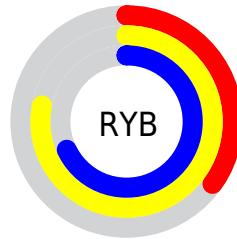

- Red (35%)
- Yellow (78%)
- Blue (68%)