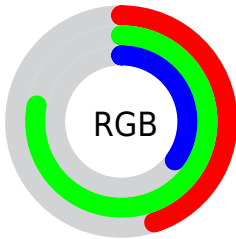

Distribution

- Red (45%)
- Green (78%)
- Blue (35%)