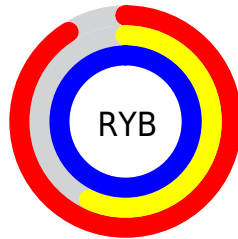

- Red (91%)
- Yellow (57%)
- Blue (100%)