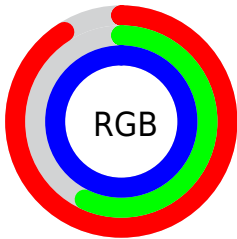

Distribution

- Red (91%)
- Green (57%)
- Blue (100%)