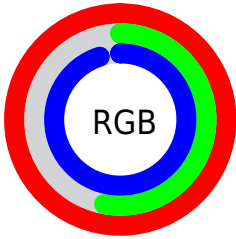

Distribution

- Red (100%)
- Green (53%)
- Blue (95%)