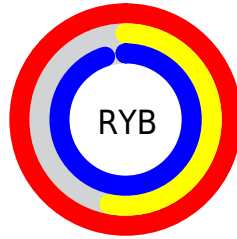

- Red (100%)
- Yellow (53%)
- Blue (95%)