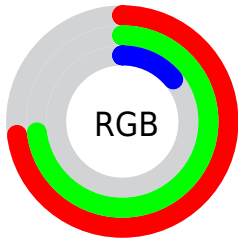

Distribution

Red (73%)

Green (73%)

Blue (14%)