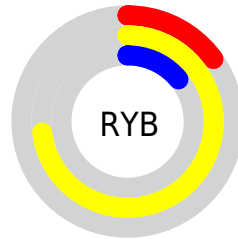

## Conversions Part 2

Format	Color
<a href="#">RYB</a>	<a href="#">38, 187, 36</a>
Decimal	<a href="#">12302628</a>
CIELab	<a href="#">73.00, -15.36, 68.23</a>
CIELCh	<a href="#">73, 69.940, 102.690</a>
Yxy	<a href="#">45.1644, 0.4147, 0.4933</a>
Android (android.graphics.Color)	<a href="#">4290492708 (0xFFBBB924)</a>
YUV	<a href="#">168.6120, -65.3777, 16.1263</a>
Hunter-Lab	<a href="#">67.2044, -16.7475, 39.6124</a>

# Details

The CIELCh color **73, 69.940, 102.690** is a dark color, and the websafe version is hex **CCCC33**. A complement of this color would be **28, 91.149, 303.528**, and the grayscale version is **69, 0.009, 296.813**.

A 20% lighter version of the original color is **93, 70.219, 102.883**, and **53, 59.454, 103.766** is the 20% darker color. If you saturate the color by 10%, you get **73, 73.831, 102.279**, and if you desaturate by 10%, it is **73, 64.103, 103.279**.

# Distribution

Red (73%)

Green (73%)

Blue (14%)

Red (15%)

Yellow (73%)

Blue (14%)

Cyan (0%)