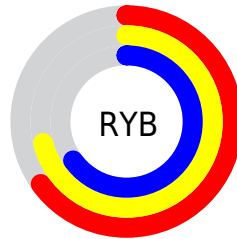

- Red (65%)
- Yellow (71%)
- Blue (65%)