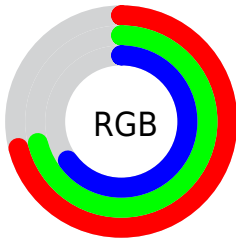

Distribution

- Red (71%)
- Green (71%)
- Blue (65%)