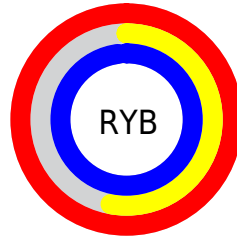

## Conversions Part 2

<b>Format</b>	<b>Color</b>
<a href="#">RYB</a>	<a href="#">254, 135, 249</a>
Decimal	<a href="#">16680953</a>
CIELab	<a href="#">73.00, 60.35, -37.47</a>
CIElCh	<a href="#">73, 71.038, 328.163</a>
Yxy	<a href="#">45.1644, 0.3224, 0.2188</a>
Android (android.graphics.Color)	<a href="#">4294871033</a> ( <a href="#">0xFFFE87F9</a> )
YUV	<a href="#">183.5770, 32.2535, 61.7610</a>
Hunter-Lab	<a href="#">67.2044, 59.1314, -36.5202</a>

# Details

The CIELCh color **73, 71.038, 328.163** is a light color, and the websafe version is hex **FF99FF**. A complement of this color would be **91, 71.383, 141.721**, and the grayscale version is **74, 0.009, 296.813**.

A 20% lighter version of the original color is **85, 40.132, 325.817**, and **53, 70.749, 328.191** is the 20% darker color. If you saturate the color by 10%, you get **69, 83.960, 328.641**, and if you desaturate by 10%, it is **78, 56.727, 327.642**.

# Distribution

Red (100%)

Green (53%)

Blue (98%)

Red (100%)

Yellow (53%)

Blue (98%)

Cyan (0%)