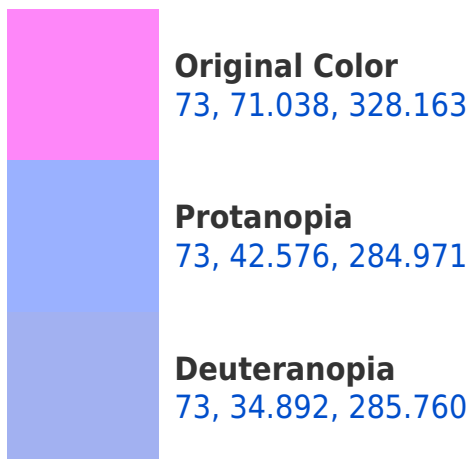

# Black Background

This preview shows how the CIELCh color 73, 71.038, 328.163 looks on a black background.

## Background

This preview shows how black text looks on a background with the CIELCh color 73, 71.038, 328.163.

This preview shows how white text looks on a background with the CIELCh color 73, 71.038, 328.163.

## Dichromacy

**Tritanopia**  
73, 35.995, 12.786

# Trichromacy

**Original Color**  
73, 71.038, 328.163

**Protanomaly**  
72, 50.498, 304.620

**Deuteranomaly**  
72, 46.081, 307.535

**Tritanomaly**  
73, 45.050, 348.664