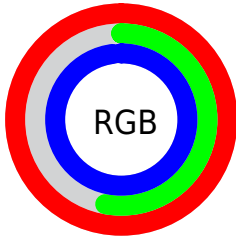

Distribution

Red (100%)

Green (53%)

Blue (98%)