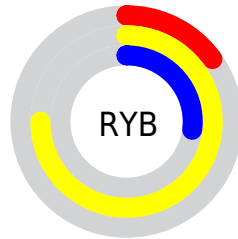

## Conversions Part 2

Format	Color
<a href="#">RYB</a>	<a href="#">39, 191, 69</a>
Decimal	<a href="#">10600231</a>
CIELab	<a href="#">73.00, -29.24, 66.69</a>
CIELCh	<a href="#">73, 72.816, 113.677</a>
Yxy	<a href="#">45.1644, 0.3850, 0.5139</a>
Android (android.graphics.Color)	<a href="#">4288790311 (0xFFA1BF27)</a>
YUV	<a href="#">164.7020, -61.9711, -3.2467</a>
Hunter-Lab	<a href="#">67.2044, -27.7257, 39.2009</a>

# Details

The CIELCh color **73, 72.816, 113.677** is a dark color, and the websafe version is hex **99CC33**. A complement of this color would be **31, 91.447, 306.173**, and the grayscale version is **68, 0.008, 296.813**.

A 20% lighter version of the original color is **93, 72.702, 113.582**, and **53, 63.529, 116.513** is the 20% darker color. If you saturate the color by 10%, you get **73, 77.320, 113.942**, and if you desaturate by 10%, it is **73, 66.404, 113.761**.

# Distribution

Red (63%)

Green (75%)

Blue (15%)

Red (15%)

Yellow (75%)

Blue (27%)

Cyan (16%)