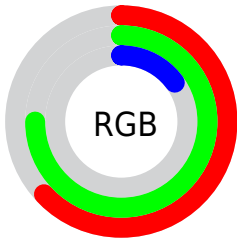

Distribution

Red (63%)

Green (75%)

Blue (15%)