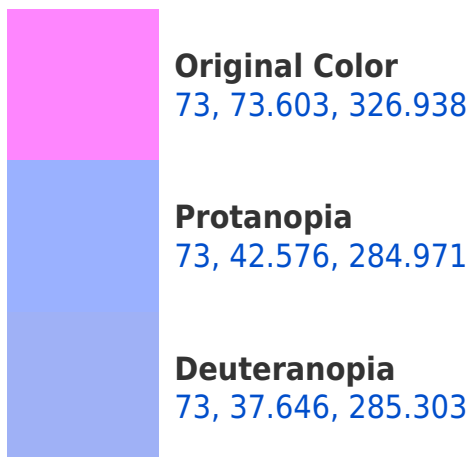

# Black Background

This preview shows how the CIELCh color 73, 73.603, 326.938 looks on a black background.

## Background

This preview shows how black text looks on a background with the CIELCh color 73, 73.603, 326.938.

This preview shows how white text looks on a background with the CIELCh color 73, 73.603, 326.938.

## Dichromacy

**Tritanopia**  
73, 35.602, 12.626

# Trichromacy

**Original Color**  
73, 73.603, 326.938

**Protanomaly**  
72, 52.164, 304.724

**Deuteranomaly**  
72, 49.180, 306.388

**Tritanomaly**  
73, 45.262, 347.154