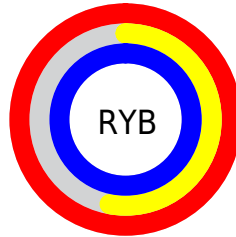

- Red (100%)
- Yellow (53%)
- Blue (100%)