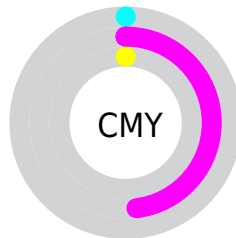

A 20% lighter version of the original color is **85, 40.132, 325.817**, and **53, 73.807, 326.926** is the 20% darker color. If you saturate the color by 10%, you get **69, 86.816, 327.362**, and if you desaturate by 10%, it is **78, 58.945, 326.456**.

# Distribution

- Red (100%)
- Green (53%)
- Blue (100%)

- Red (100%)
- Yellow (53%)
- Blue (100%)

- Cyan (0%)
- Magenta (47%)
- Yellow (0%)
- Black (0%)

- Cyan (0%)
- Magenta (48%)
- Yellow (0%)

# Brightness & Saturation Gradients

These gradients show how the CIELCh color 73, 73.603, 326.938 changes by changing the brightness by 10 percent. The first figure shows a shift by +10% for each color and the second figure -10%.