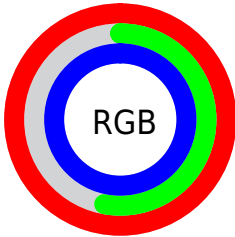

Distribution

- Red (100%)
- Green (53%)
- Blue (100%)