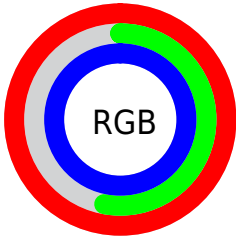

Distribution

- Red (100%)
- Green (53%)
- Blue (100%)