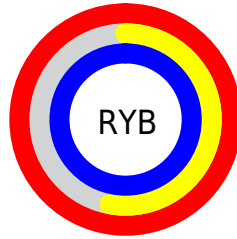

- Red (100%)
- Yellow (53%)
- Blue (100%)