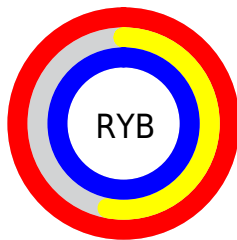

- Red (100%)
- Yellow (53%)
- Blue (100%)