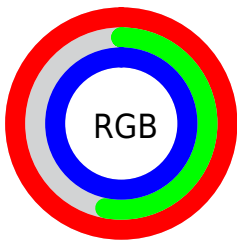

Distribution

- Red (100%)
- Green (53%)
- Blue (100%)