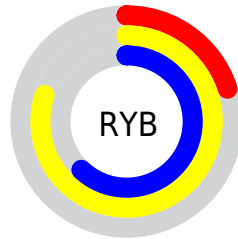

A 20% lighter version of the original color is **91, 80.997, 132.222**, and **53, 78.862, 135.111** is the 20% darker color. If you saturate the color by 10%, you get **72, 91.069, 132.606**, and if you desaturate by 10%, it is **74, 75.347, 132.782**.

# Distribution

Red (37%)

Green (80%)

Blue (20%)

Red (20%)

Yellow (80%)

Blue (62%)

Cyan (53%)