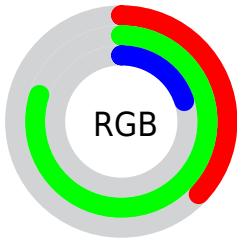

Distribution

Red (37%)

Green (80%)

Blue (20%)