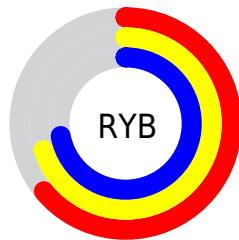

- Red (64%)
- Yellow (70%)
- Blue (72%)