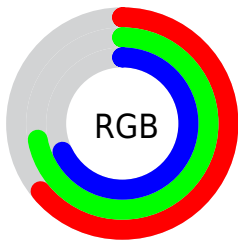

Distribution

- Red (64%)
- Green (72%)
- Blue (68%)