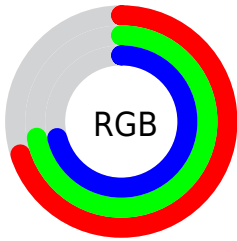

Distribution

- Red (70%)
- Green (72%)
- Blue (71%)