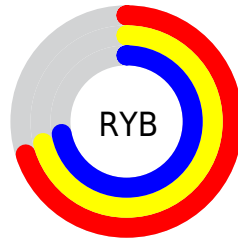

- Red (70%)
- Yellow (71%)
- Blue (72%)