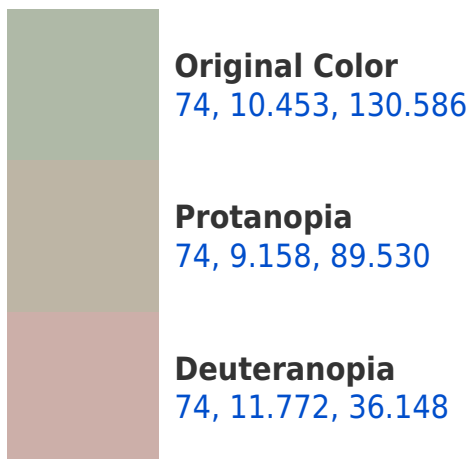

# Black Background

This preview shows how the CIELCh color 74, 10.453, 130.586 looks on a black background.

## **Background**

This preview shows how black text looks on a background with the CIELCh color 74, 10.453, 130.586.

This preview shows how white text looks on a background with the CIELCh color 74, 10.453, 130.586.

## Dichromacy

**Tritanopia**  
74, 7.608, 285.486

# Trichromacy

**Original Color**  
74, 10.453, 130.586

**Protanomaly**  
74, 9.162, 106.880

**Deuteranomaly**  
74, 8.302, 65.177

**Tritanomaly**  
74, 2.120, 230.255