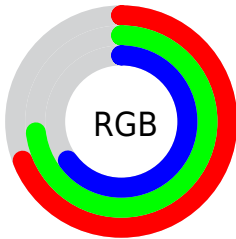

Distribution

Red (69%)

Green (73%)

Blue (65%)