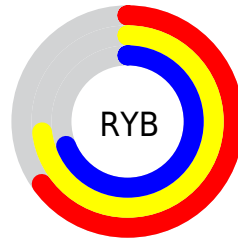

# Details

The CIELCh color  $74, 10.453, 130.586$  is a light color, and the websafe version is hex `CCCCCC`. A complement of this color would be  $70, 10.584, 311.389$ , and the grayscale version is  $73, 0.009, 296.813$ .

A 20% lighter version of the original color is  $94, 10.420, 129.654$ , and  $54, 10.443, 129.555$  is the 20% darker color. If you saturate the color by 10%, you get  $73, 21.241, 130.127$ , and if you desaturate by 10%, it is  $75, 0.306, 310.579$ .

# Distribution

Red (69%)

Green (73%)

Blue (65%)

Red (65%)

Yellow (73%)

Blue (69%)

Cyan (5%)