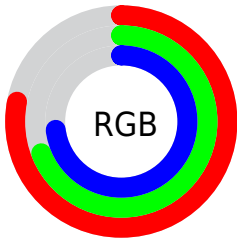

Distribution

- Red (78%)
- Green (69%)
- Blue (73%)