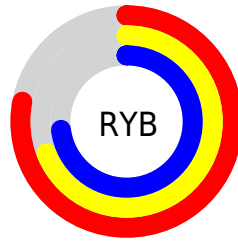

- Red (78%)
- Yellow (69%)
- Blue (73%)