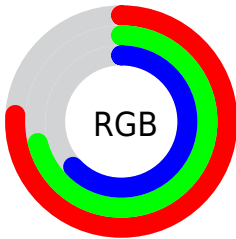

Distribution

Red (76%)

Green (71%)

Blue (63%)