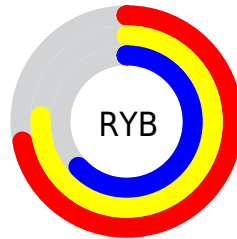

# Details

The CIELCh color **74, 11.447, 82.713** is a light color, and the websafe version is hex **CCCCCC**. A complement of this color would be **71, 11.237, 267.207**, and the grayscale version is **74, 0.009, 296.813**.

A 20% lighter version of the original color is **94, 11.480, 82.555**, and **54, 11.539, 82.710** is the 20% darker color. If you saturate the color by 10%, you get **72, 18.652, 81.412**, and if you desaturate by 10%, it is **77, 4.461, 83.969**.

# Distribution

Red (76%)

Green (71%)

Blue (63%)

Red (72%)

Yellow (76%)

Blue (63%)

Cyan (0%)