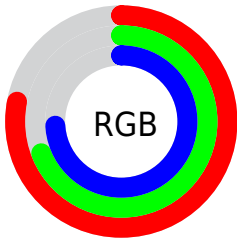

Distribution

- Red (78%)
- Green (69%)
- Blue (74%)