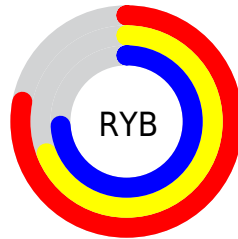

- Red (78%)
- Yellow (69%)
- Blue (74%)