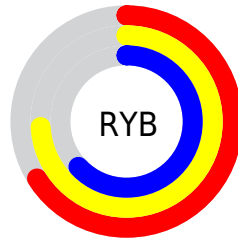

- Red (66%)
- Yellow (74%)
- Blue (63%)