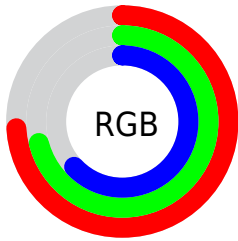

Distribution

- Red (74%)
- Green (71%)
- Blue (63%)