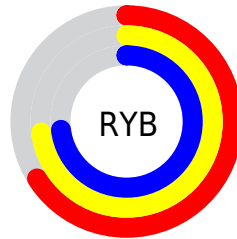

- Red (66%)
- Yellow (73%)
- Blue (73%)