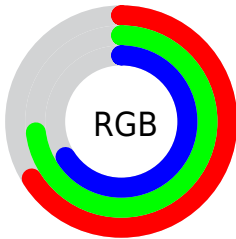

Distribution

- Red (66%)
- Green (73%)
- Blue (66%)