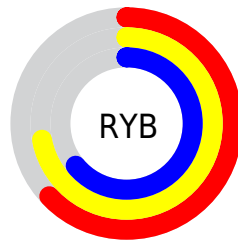

# Details

The CIELCh color **74, 12.403, 112.569** is a light color, and the websafe version is hex **CCCCCC**. A complement of this color would be **67, 12.758, 294.722**, and the grayscale version is **74, 0.009, 296.813**.

A 20% lighter version of the original color is **94, 12.316, 112.614**, and **54, 12.616, 112.416** is the 20% darker color. If you saturate the color by 10%, you get **73, 22.244, 111.744**, and if you desaturate by 10%, it is **75, 2.487, 113.388**.

# Distribution

Red (71%)

Green (72%)

Blue (63%)

Red (63%)

Yellow (72%)

Blue (64%)

Cyan (1%)