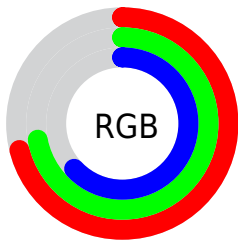

Distribution

Red (71%)

Green (72%)

Blue (63%)