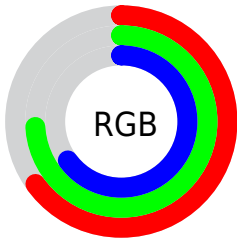

Distribution

- Red (65%)
- Green (74%)
- Blue (65%)