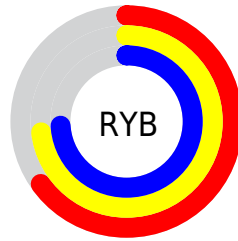

- Red (65%)
- Yellow (73%)
- Blue (74%)