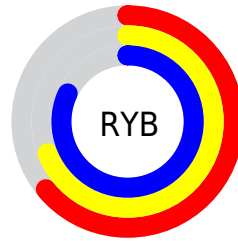

- Red (64%)
- Yellow (69%)
- Blue (82%)