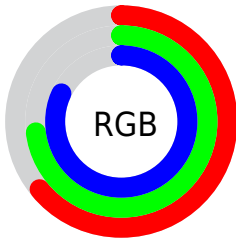

Distribution

- Red (64%)
- Green (73%)
- Blue (82%)