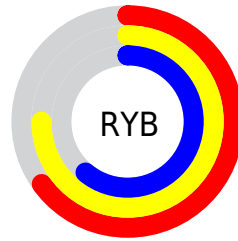

# Details

The CIELCh color **74, 14.959, 94.982** is a light color, and the websafe version is hex **CCCC99**. A complement of this color would be **67, 15.150, 279.754**, and the grayscale version is **74, 0.009, 296.813**.

A 20% lighter version of the original color is **94, 15.304, 94.889**, and **54, 14.721, 94.936** is the 20% darker color. If you saturate the color by 10%, you get **72, 23.002, 93.752**, and if you desaturate by 10%, it is **76, 6.988, 96.181**.

# Distribution

Red (75%)

Green (71%)

Blue (61%)

Red (65%)

Yellow (75%)

Blue (61%)

Cyan (0%)