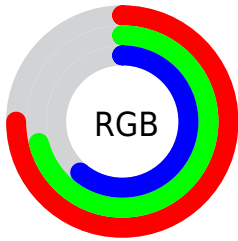

Distribution

Red (75%)

Green (71%)

Blue (61%)