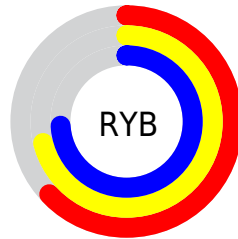

- Red (63%)
- Yellow (71%)
- Blue (74%)