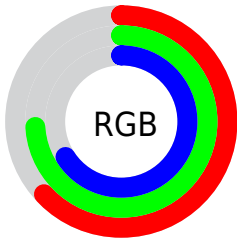

Distribution

- Red (63%)
- Green (74%)
- Blue (66%)