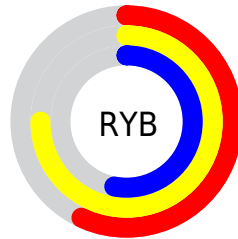

# Details

The CIELCh color **74, 25.386, 100.321** is a light color, and the websafe version is hex **CCCC99**. A complement of this color would be **61, 26.557, 287.338**, and the grayscale version is **73, 0.009, 296.813**.

A 20% lighter version of the original color is **94, 25.252, 100.341**, and **54, 25.173, 99.943** is the 20% darker color. If you saturate the color by 10%, you get **73, 34.111, 99.191**, and if you desaturate by 10%, it is **75, 16.572, 101.446**.

# Distribution

Red (75%)

Green (72%)

Blue (53%)

Red (57%)

Yellow (75%)

Blue (53%)

Cyan (0%)