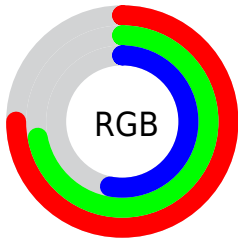

Distribution

Red (75%)

Green (72%)

Blue (53%)