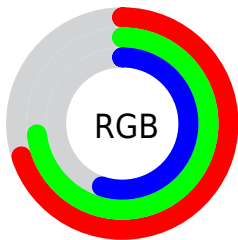

Distribution

- Red (70%)
- Green (73%)
- Blue (55%)