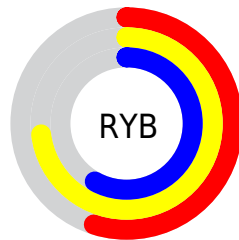

- Red (55%)
- Yellow (73%)
- Blue (58%)