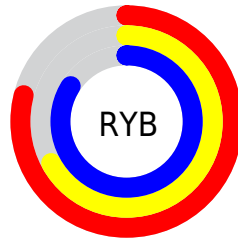

Red (79%)

Yellow (67%)

Blue (84%)