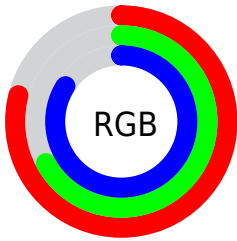

Distribution

Red (79%)

Green (67%)

Blue (84%)